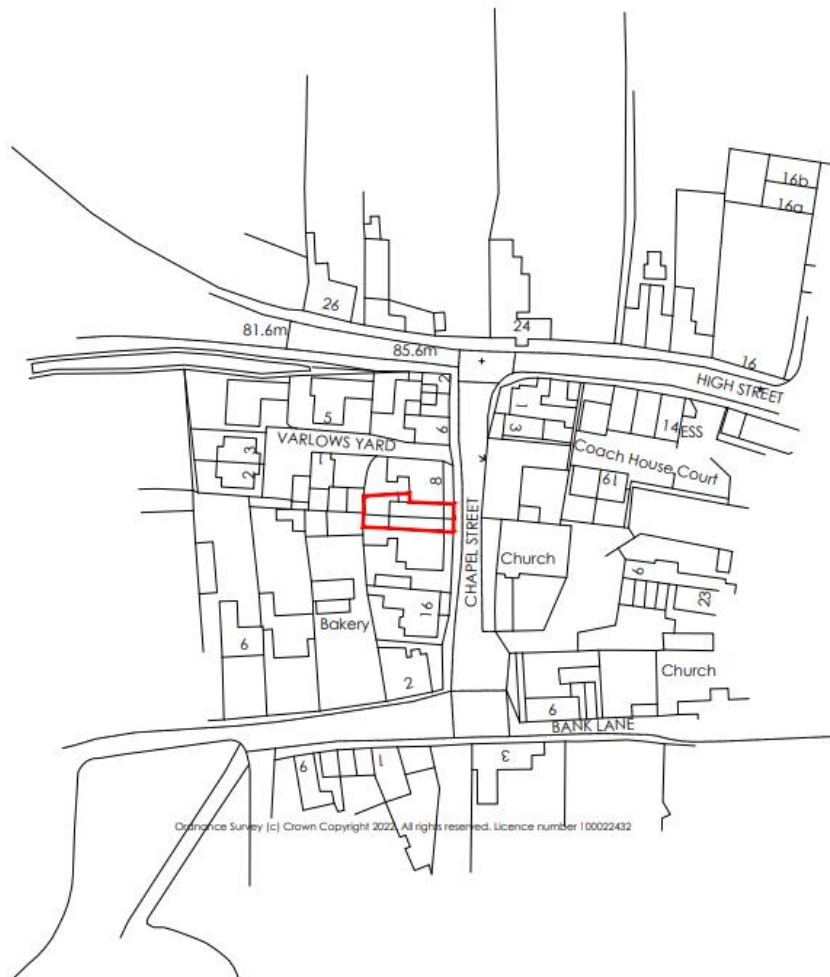

Site Location Plan 145857- 10 & 12 Chapel Street, Caistor

SITE LOCATION PLAN

scale 1:1250